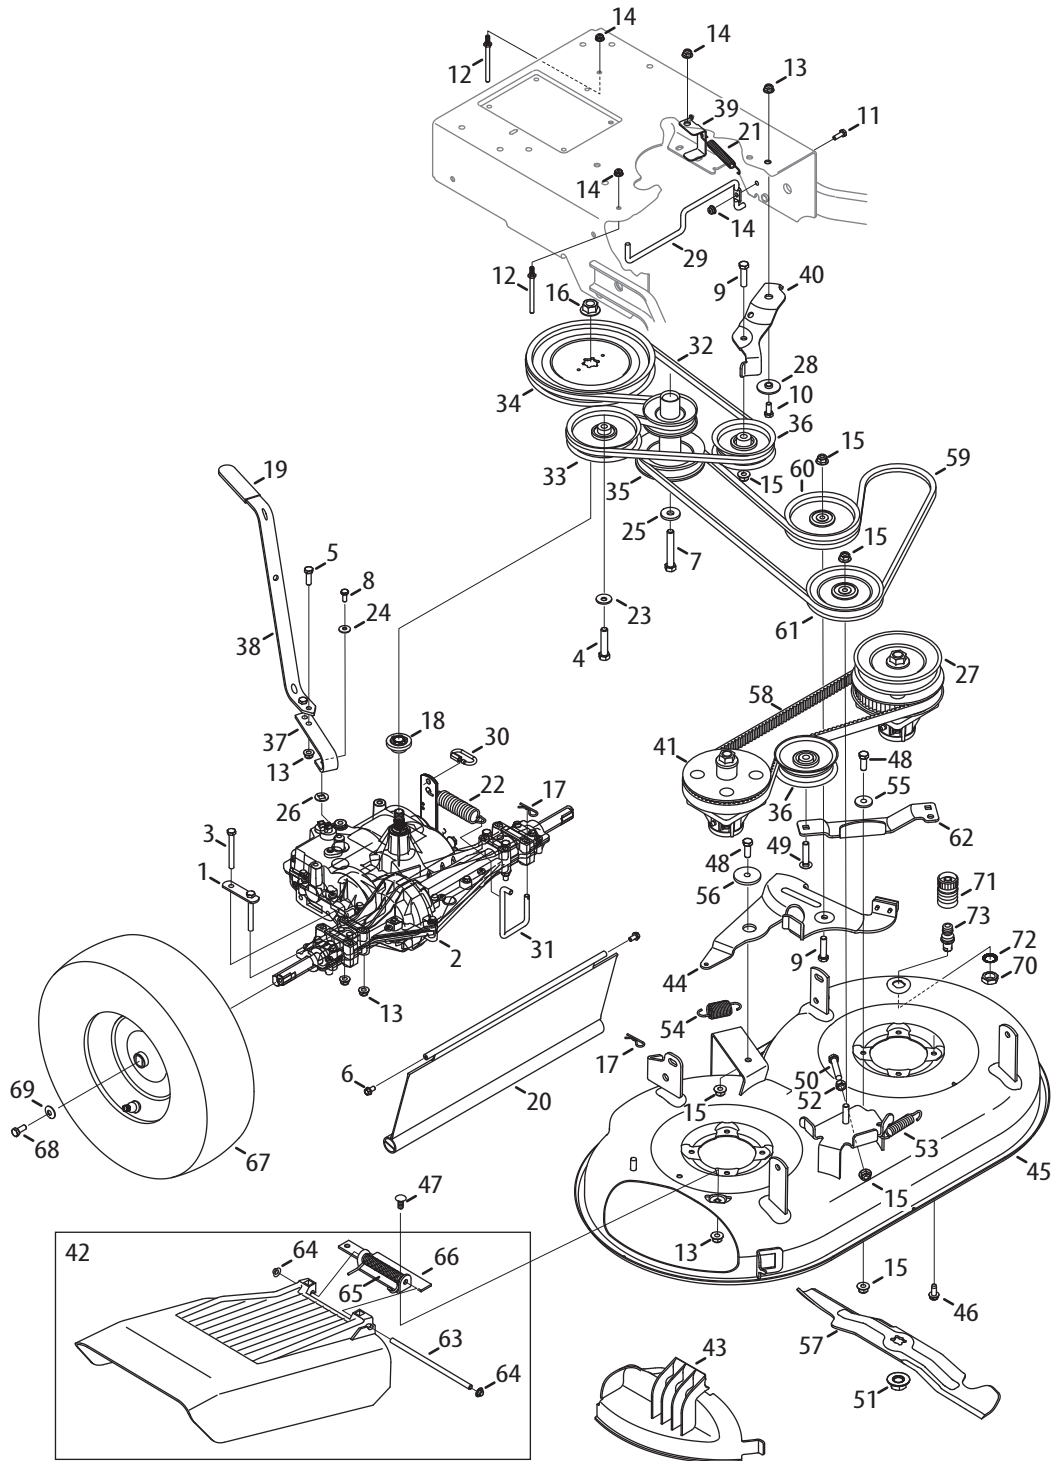

0637	Black	0685	Blue (Cub Cadet)
4021	Yellow (Cub Cadet)	0691	Black Jack (Cub Cadet Commercial)
0499	Beige (Cub Cadet)		

This page intentionally left blank.

Drive and Deck

Drive and Deck

Ref.	Part Number	Description
1	17840	Transaxle Mounting Bracket
2	918-04639	4 Speed Drive Assembly, Tecumseh
3	710-0176	Hex Head Cap Screw, 5/16-18 x 2.75
4	710-0347	Hex Head Cap Screw, 3/8-16 x 1.75
5	710-0376	Hex Head Cap Screw, 5/16-18 x 1.00
6	710-04187	Screw, 1/4-15 x 0.50
7	710-04377	Hex Head Cap Screw, 7/16-20 x 2.75
8	710-0513	Hex Head Cap Screw, 1/4-28 x .625
9	710-0520	Hex Head Cap Screw, 3/8-16 x 1.50
10	710-3008	Hex Head Cap Screw, 5/16-18 x .75
11	710-3015	Hex Head Cap Screw, 1/4-20 x .75
12	911-1000	Belt Keeper, .25 DIA X 3.0
13	712-04063	Flangelock Nut, 5/16-18
14	712-04064	Flangelock Nut, 1/4-20
15	712-04065	Flangelock Nut, 3/8-16
16	712-0700	Flange Nut, 9/16-18
17	914-0145	Click Pin, .092 x 1.64 LG
18	718-04407	Spline Pulley Hub, 5/8
19	720-0142	Grip, Black
20	731-05766	Trailshield, 8.35 x 19.17
21	732-04409	Extension Spring, Wheel Drive
22	732-04443A	Extension Spring, Brake
23	736-0105	Washer, Spring, .401 x .870 x .063
24	736-0270	Washer, Bell, .265 x .75 x .062
25	736-0322	Washer, Flat, .450 x 1.250 x .164
26	736-04256	Washer, Flat, .39 x .87 x .06
27	918-04438B	Drive Spindle Assembly
28	738-04166	Spacer, Shoulder, .5000 x .1475
29	747-04635A	Belt Keeper Rod
30	747-04673	Coupling Link, .188
31	747-04678A	Brake Spring Mounting Rod
32	954-04145A	V Belt, 4L 64.2
33	756-04129B	Idler Pulley, 4.25 DIA
34	756-04258	Flat Sheave, DIA 7.75
35	756-04260	Engine Pulley, 3.20 x 4.35 DIA
36	756-04280	Idler Pulley, 3.50 DIA
37	787-01469B	Lower Shaft Lever